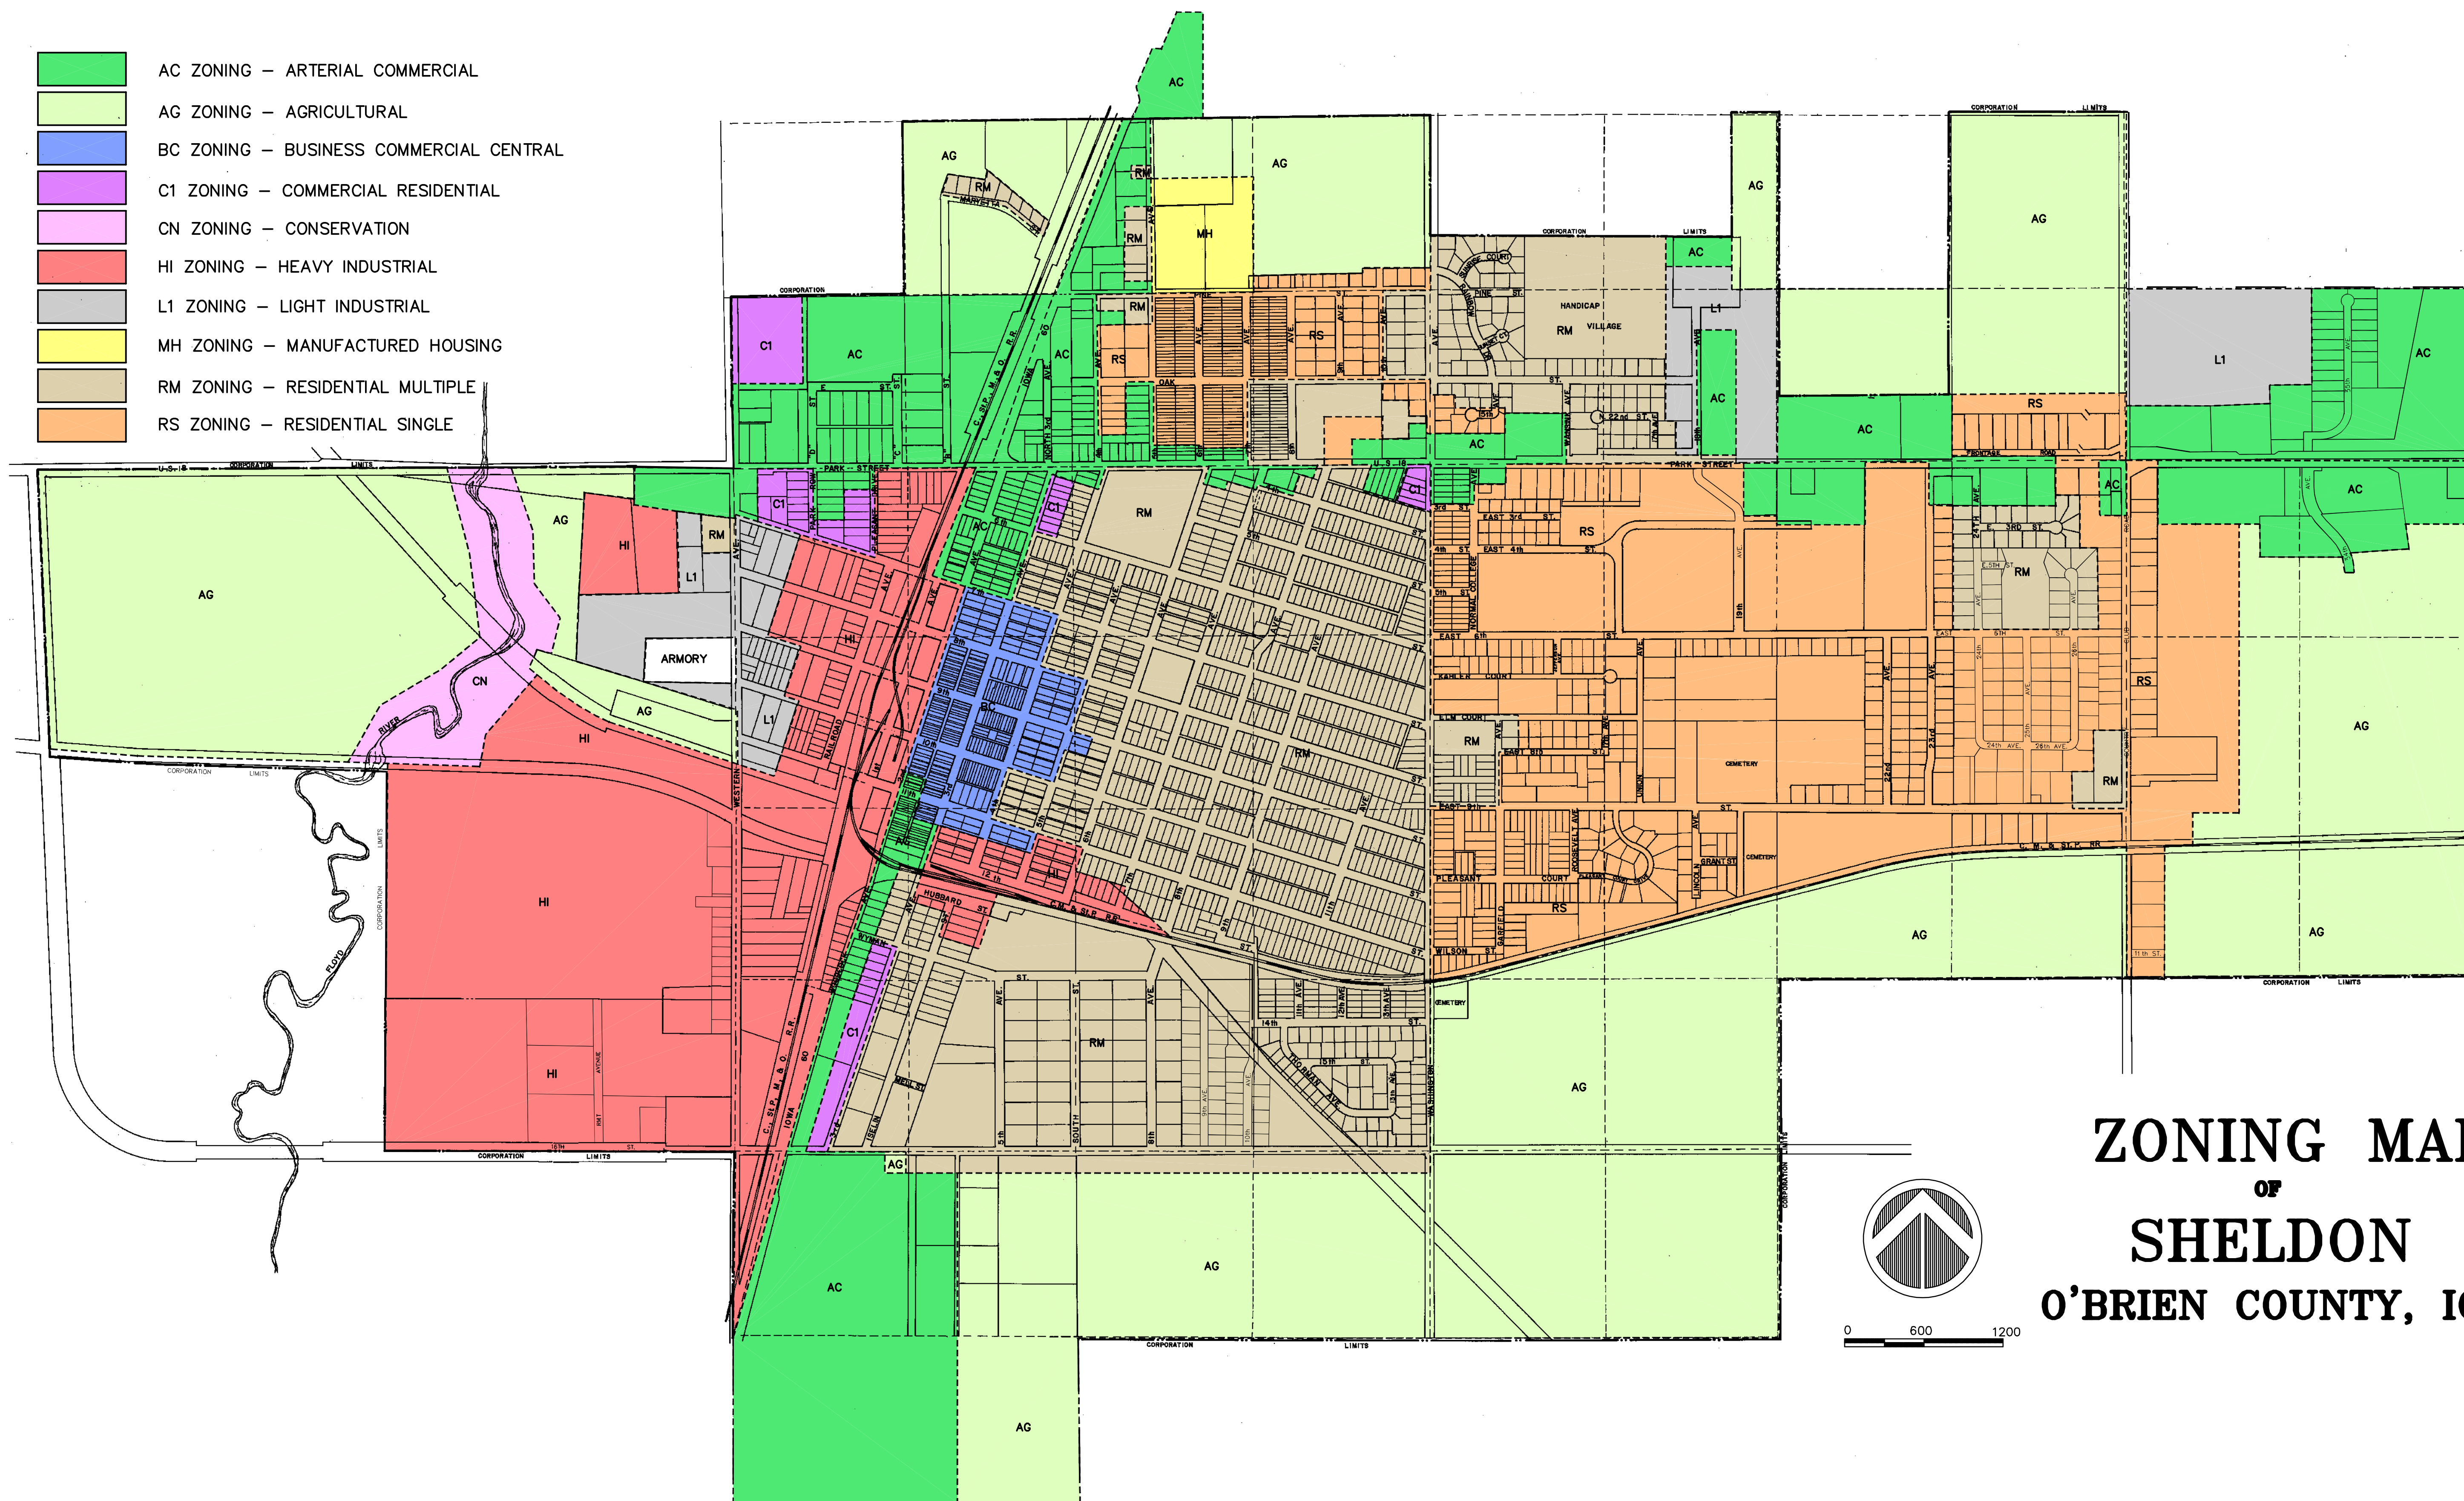

- AC ZONING – ARTERIAL COMMERCIAL
- AG ZONING – AGRICULTURAL
- BC ZONING – BUSINESS COMMERCIAL CENTRAL
- C1 ZONING – COMMERCIAL RESIDENTIAL
- CN ZONING – CONSERVATION
- HI ZONING – HEAVY INDUSTRIAL
- L1 ZONING – LIGHT INDUSTRIAL
- MH ZONING – MANUFACTURED HOUSING
- RM ZONING – RESIDENTIAL MULTIPLE
- RS ZONING – RESIDENTIAL SINGLE

**ZONING MAP
OF
SHELDON
O'BRIEN COUNTY, IOWA**